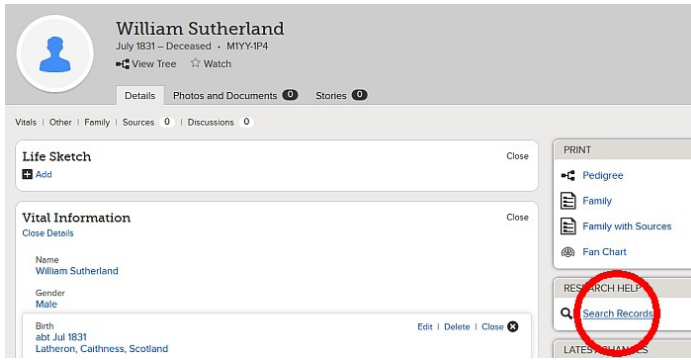

You will be presented with a list of candidates, select carefully!
Once registered, you can also add people of interest to your Watch list and receive notifications of any updates.

Like all online trees, even those begun from reputable sources, mistakes can occur and incorrect merges can happen. All data should be treated with caution, and verified. *Sincere thanks to Lorna – NZSG Kapiti Branch*

- **Historical Scottish Photos Online** - Over 2,000 historic photographs from the archive of the National Library of Scotland are available online with the majority from the World War One British Photographs collection, part of the papers of Field Marshal (Earl) Haig (1861-1928). <http://www.flickr.com/photos/nlscotland/sets/> From *Nelson newsletter August 2013*

- **Scottish Highlander Photo Archive (SHPA)** - This archive will eventually see almost 60,000 portraits accessible online, along with the basic information that is available identifying the individuals. Photos are being continually added so go have another look. <http://www.scottishhighlanderphotoarchive.co.uk/> From *Nelson newsletter August 2013*

- **Britain from Above** - presents one of the earliest and most significant collections of aerial photographs of the UK with over 41,000 images from 1919-1953. Search by place, name, map or year to discover images. The latest upload of 6,000 photos includes photographs taken above London in May 1937, showing the preparations for the coronation of George VI. These include some brilliant images illustrating the army encamped in Kensington Gardens. Historic properties in the care of English Heritage also feature in this upload. The series of photographs showing the ruins of Egglestone Abbey in County Durham are a particular highlight. www.britainfromabove.org.uk From *Wellington newsletter July 2013*